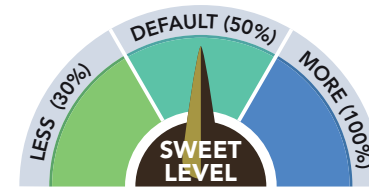

Customize sweet and ice levels

3

Choose your toppings

	Price
A Pearl	$0.50
B White Pearl	$0.75
C Coconut Jelly (pineapple flavor)	$0.50
D Rainbow Jelly	$0.50
E Basil seeds (similar to chia seed)	$0.50

4

Pick catering options

Bulk Order

Drinks come ready to be consumed, just insert straw and enjoy!
*Store pickup or delivery option** available

Serve On-Site

Our on-site staff will serve you just like we would in our cafes!
*Minimum order of 100 drinks

5

Place your order

For party and wedding, please visit <http://gong-cha-usa.com/catering/>
For corporate function: (2 options)

1. Please visit <http://gong-cha-usa.com/order-online/> (if you know what you want)
2. Please visit <http://gong-cha-usa.com/catering/> (for first time order or question)

Let **Gong Cha Catering** bring drinks to your next event, **just the way you like it!**

** Delivery available at the following stores: Fremont, San Jose (Westgate Mall), North San Jose (Lundy), Palo Alto, San Mateo, Newark