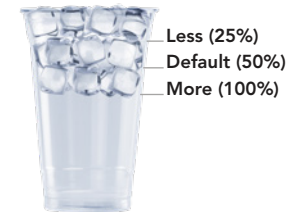

Customize sweet and ice levels

3

Choose your toppings

	Price
A Pearl	$0.50
B White Pearl	$0.75
C Coconut Jelly (pineapple flavor)	$0.50
D Rainbow Jelly	$0.50
E Basil seeds (similar to chia seed)	$0.50

4

Pick catering options

Bulk Order

Drinks come ready to be consumed, just insert straw and enjoy!
*Store pickup or delivery option** available

Serve On-Site

Our on-site staff will serve you just like we would in our cafes!
*Minimum order of 100 drinks

5

Place your order

For party and wedding, please visit <http://gong-cha-usa.com/catering/>
For corporate function: (2 options)

1. Please visit <http://gong-cha-usa.com/order-online/> (if you know what you want)
2. Please visit <http://gong-cha-usa.com/catering/> (for first time order or question)

Let **Gong Cha Catering** bring drinks to your next event, **just the way you like it!**

** Delivery available at the following stores: Fremont, San Jose (Westgate Mall), North San Jose (Lundy), Palo Alto, San Mateo, Newark